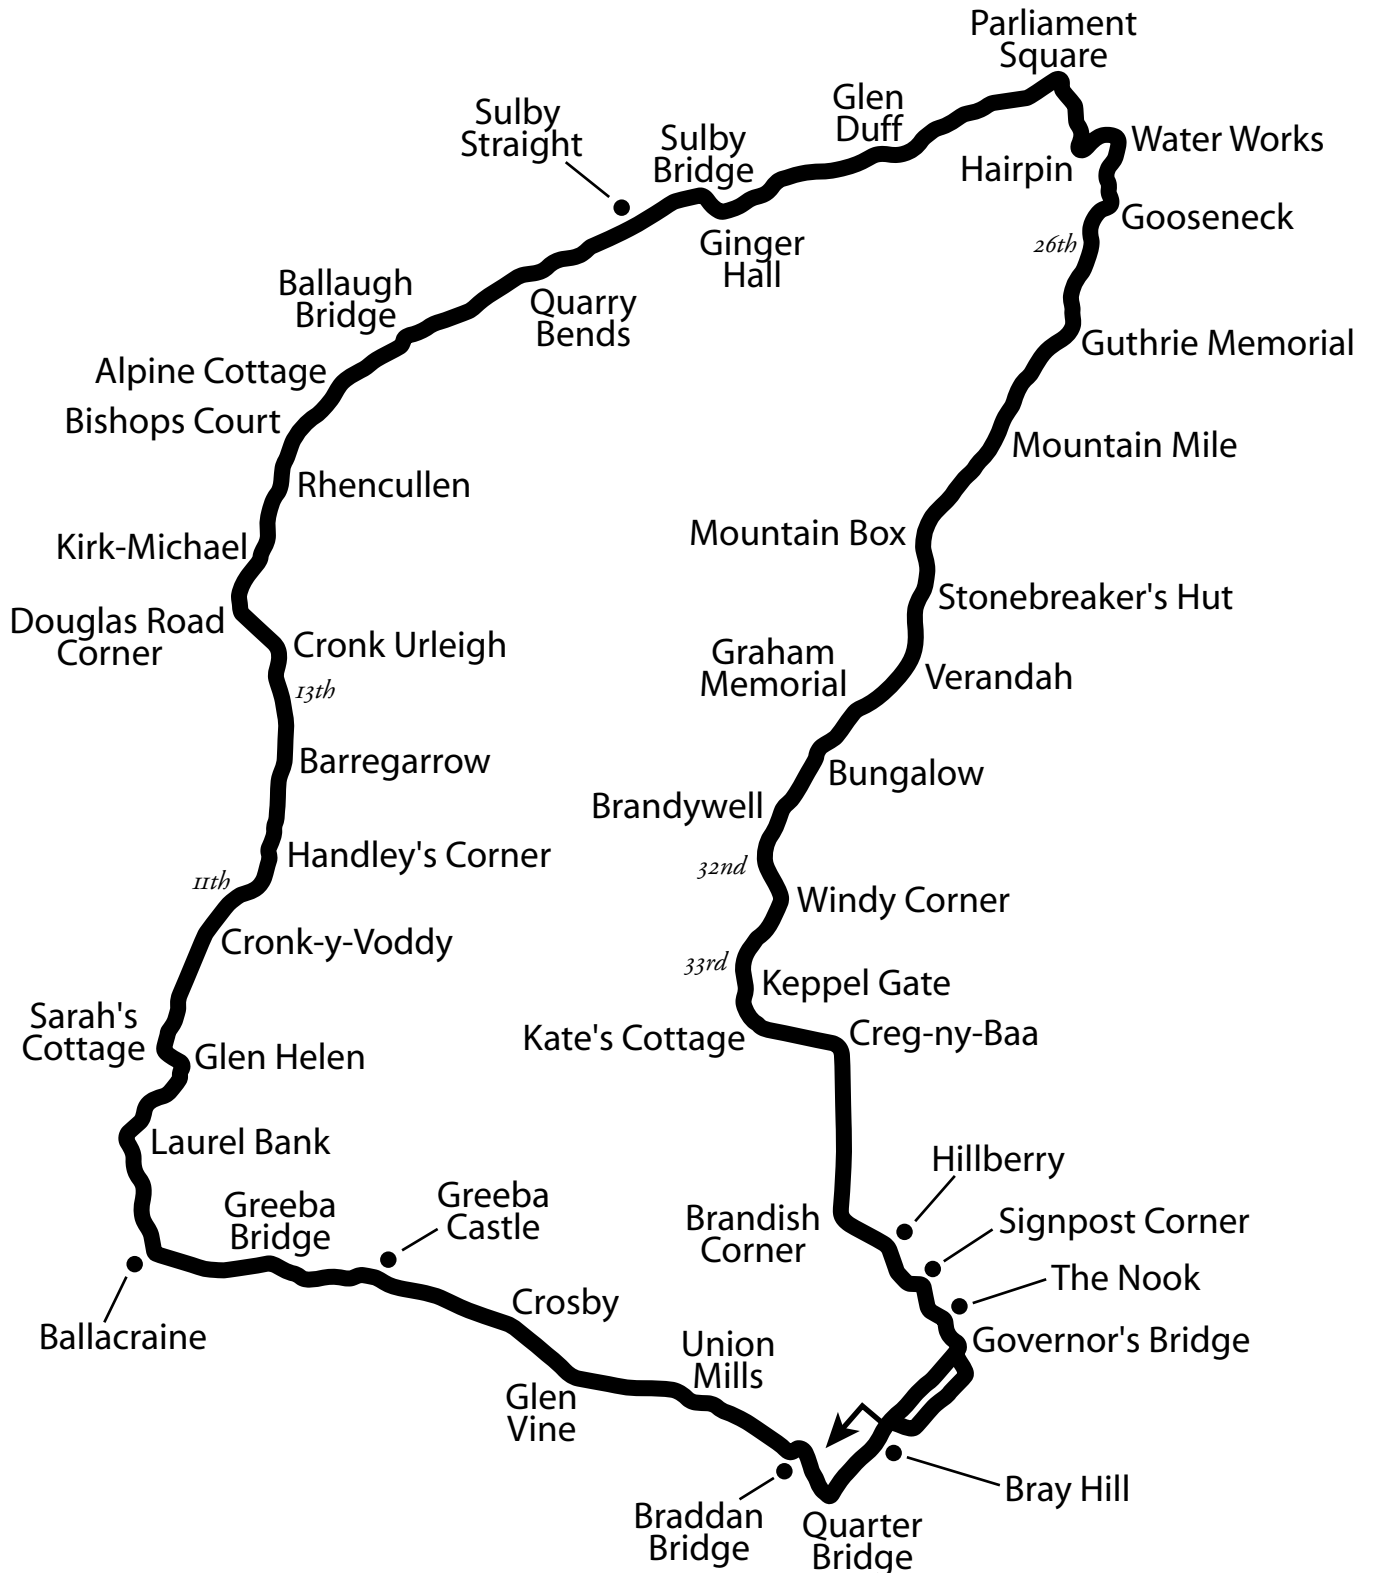

Isle of Man Mountain Course

15.39 miles
24.76 km
198 turns

IoFMan